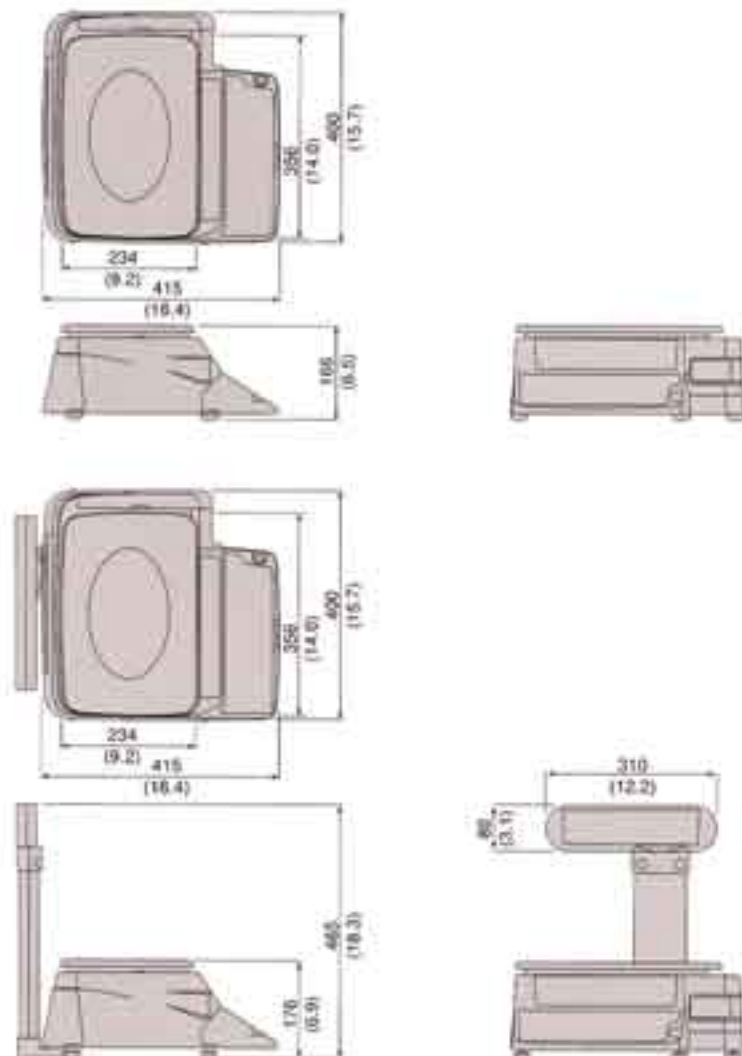

Eye-catching point of purchase labels determine whether products sit on the shelf or are snatched up by consumers. The Astra excels by producing attractive labels up to 64mm in width and 85mm long...all at an incredibly fast 80mm per second.

Applications

- Supermarket
- Bakery
- C-Store
- Deli
- Seafood shop
- Specialty store

Pole type

Specifications

Capacity	30 lb, 15 kg
Display	(Type 1) Tare: 4 digits, Weight: 5 digits, Unit Price: 5 digits, Total Price: 6 digits (Type 2) Weight: 5 digits, Unit Price: 8 digits, Total Price: 8 digits
Accuracy	1/3000
Minimum Graduations	0.01 lb, 0.005 kg
Label Width	38 - 64 mm
Label Printing Width	Up to 60 mm
Label Length	30 - 85 mm
Label Backing Paper Width	Up to 67 mm
Printing Speed	80 mm/sec.
Label Roll Dimension	Inside diameter: 40 mm Outside diameter: 100 mm
Communications	RS232C (for AstraLink PLU editor) Scale data copy function
Keyboard	64 keys (88 presets using Mode key)
Memory Capacity	256 KB 3800 PLUs (30 characters per PLU)
Power Supply	AC 115 V / 220 V / 240 V, 50 / 60 Hz
Approvals	UL, C-UL, CE, C-Tick, NTEP

Dimensions unit: mm (inch)

230 W. Coleman St. • Rice Lake, WI 54868 • USA
TEL: 715-234-9171 • FAX: 715-234-6967 • www.ricelakeretail.com

© 2005 Rice Lake Weighing Systems
Specifications subject to change without notice